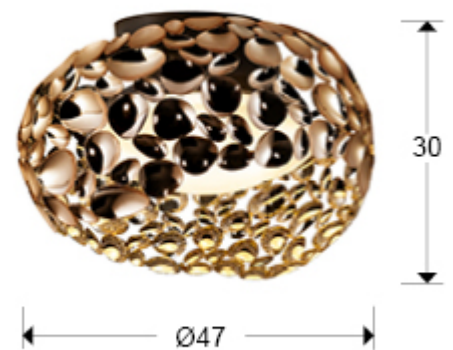

Narisa 266822N

Flush Ceiling Lamps

Ceiling lamp of 5 lights made of metal with rose gold plating and dark brown paint. Inner acrylic diffuser.

·This item includes 5 G9 LED 6W This lamp is supplied with GRAVITY TOGGLES, to improve ceiling fixing.

GENERAL INFORMATION

Catalogue: i42 Iluminación
Page: 236
EAN Code: 8435435322120
Type: Flush Ceiling Lamps
Collection: Narisa

SIZES

Sizes: Ø 47.0 ↑ 30.0 cm
Weight: 4.7 Kg

SIZES WITH PACKAGING

Weight: 5.5 Kg
Volume: 0.0880m³
Sizes: ↔ 50.0 ↑ 35.0 ↗ 50.0 cm

TECHNICAL INFORMATION

Energy class: A+
IP protection: IP 20
Electric class: Class 1
Maximum power: 5x10W
Voltage: 220/240 V
Frequency: 50/60 Hz

ADDITIONAL INFORMATION

Material: Metal, acrylic
Finish: Rose gold plated, brown, opal